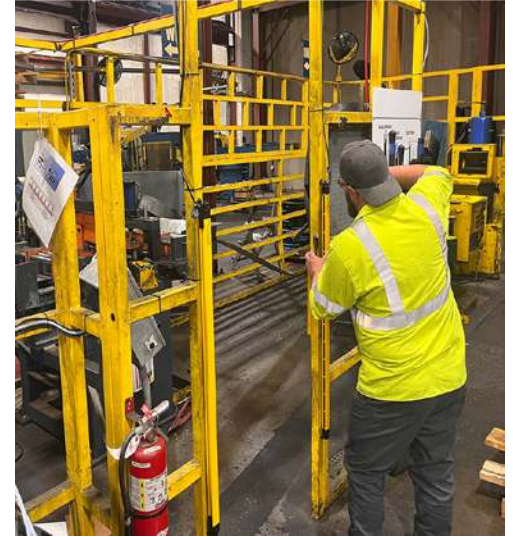

PREVENTATIVE MAINTENANCE FOR MACHINE GUARDING

At PowerSafe Automation, we understand the critical importance of maintaining machine guarding to ensure the safety and efficiency of your manufacturing environment. Our Preventative Maintenance (PM) program is designed to not only maintain machines but also to ensure the ongoing effectiveness of protective machine guarding.

Features of our PM Program

Comprehensive Scope of Work

Our PM program covers routine maintenance for machine guarding, including inspection, cleaning, and adjustments to ensure optimal performance.

Tailored T & M Model

We offer a Time and Material (T & M) model with standard labor rates and materials, allowing you to schedule maintenance as needed.

Hassle-Free Process

Simply contact us with the scope of work, receive a T & M proposal, issue a purchase order, and schedule the maintenance visit.

Advantages of PowerSafe Automation's PM Program

Minimize Exposure to Hazards

By maintaining machine guarding, you can minimize the risk of accidents and ensure a safe working environment for your employees.

Prevent Unplanned Downtime

Regular maintenance helps prevent unexpected equipment failures, reducing costly downtime and production delays.

Reduce Waste Due to Accidental Trips

Well-maintained machine guarding can prevent accidental trips and spills, minimizing waste and improving operational efficiency.

Extend Life Expectancy of Guarding

Proper maintenance extends the lifespan of machine guarding, reducing the need for frequent replacements.